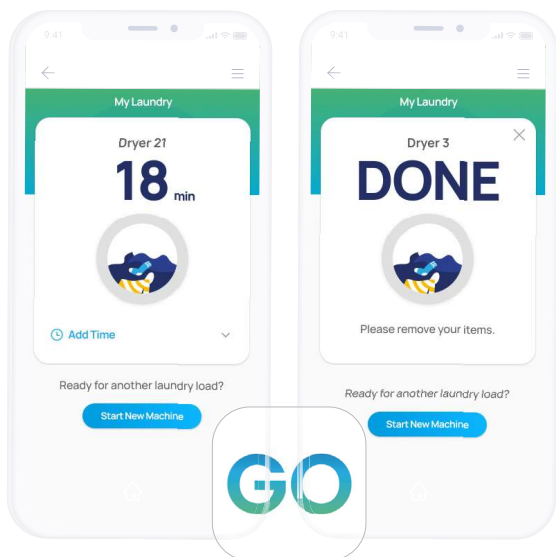

# Connect with a Better Laundry Experience

Laundry won't do itself, but CSC Digital Laundry comes close.

## CSC Go™ Mobile App

At the heart of the CSC Digital Laundry system is our [CSC GO Mobile app](#). It provides residents with a convenient way to check machine availability, receive cycle alerts and even request service all from their mobile device!

The CSC GO app provides residents with a convenient way to check machine availability, receive cycle alerts and even request service (unlike other apps) all from their mobile device!